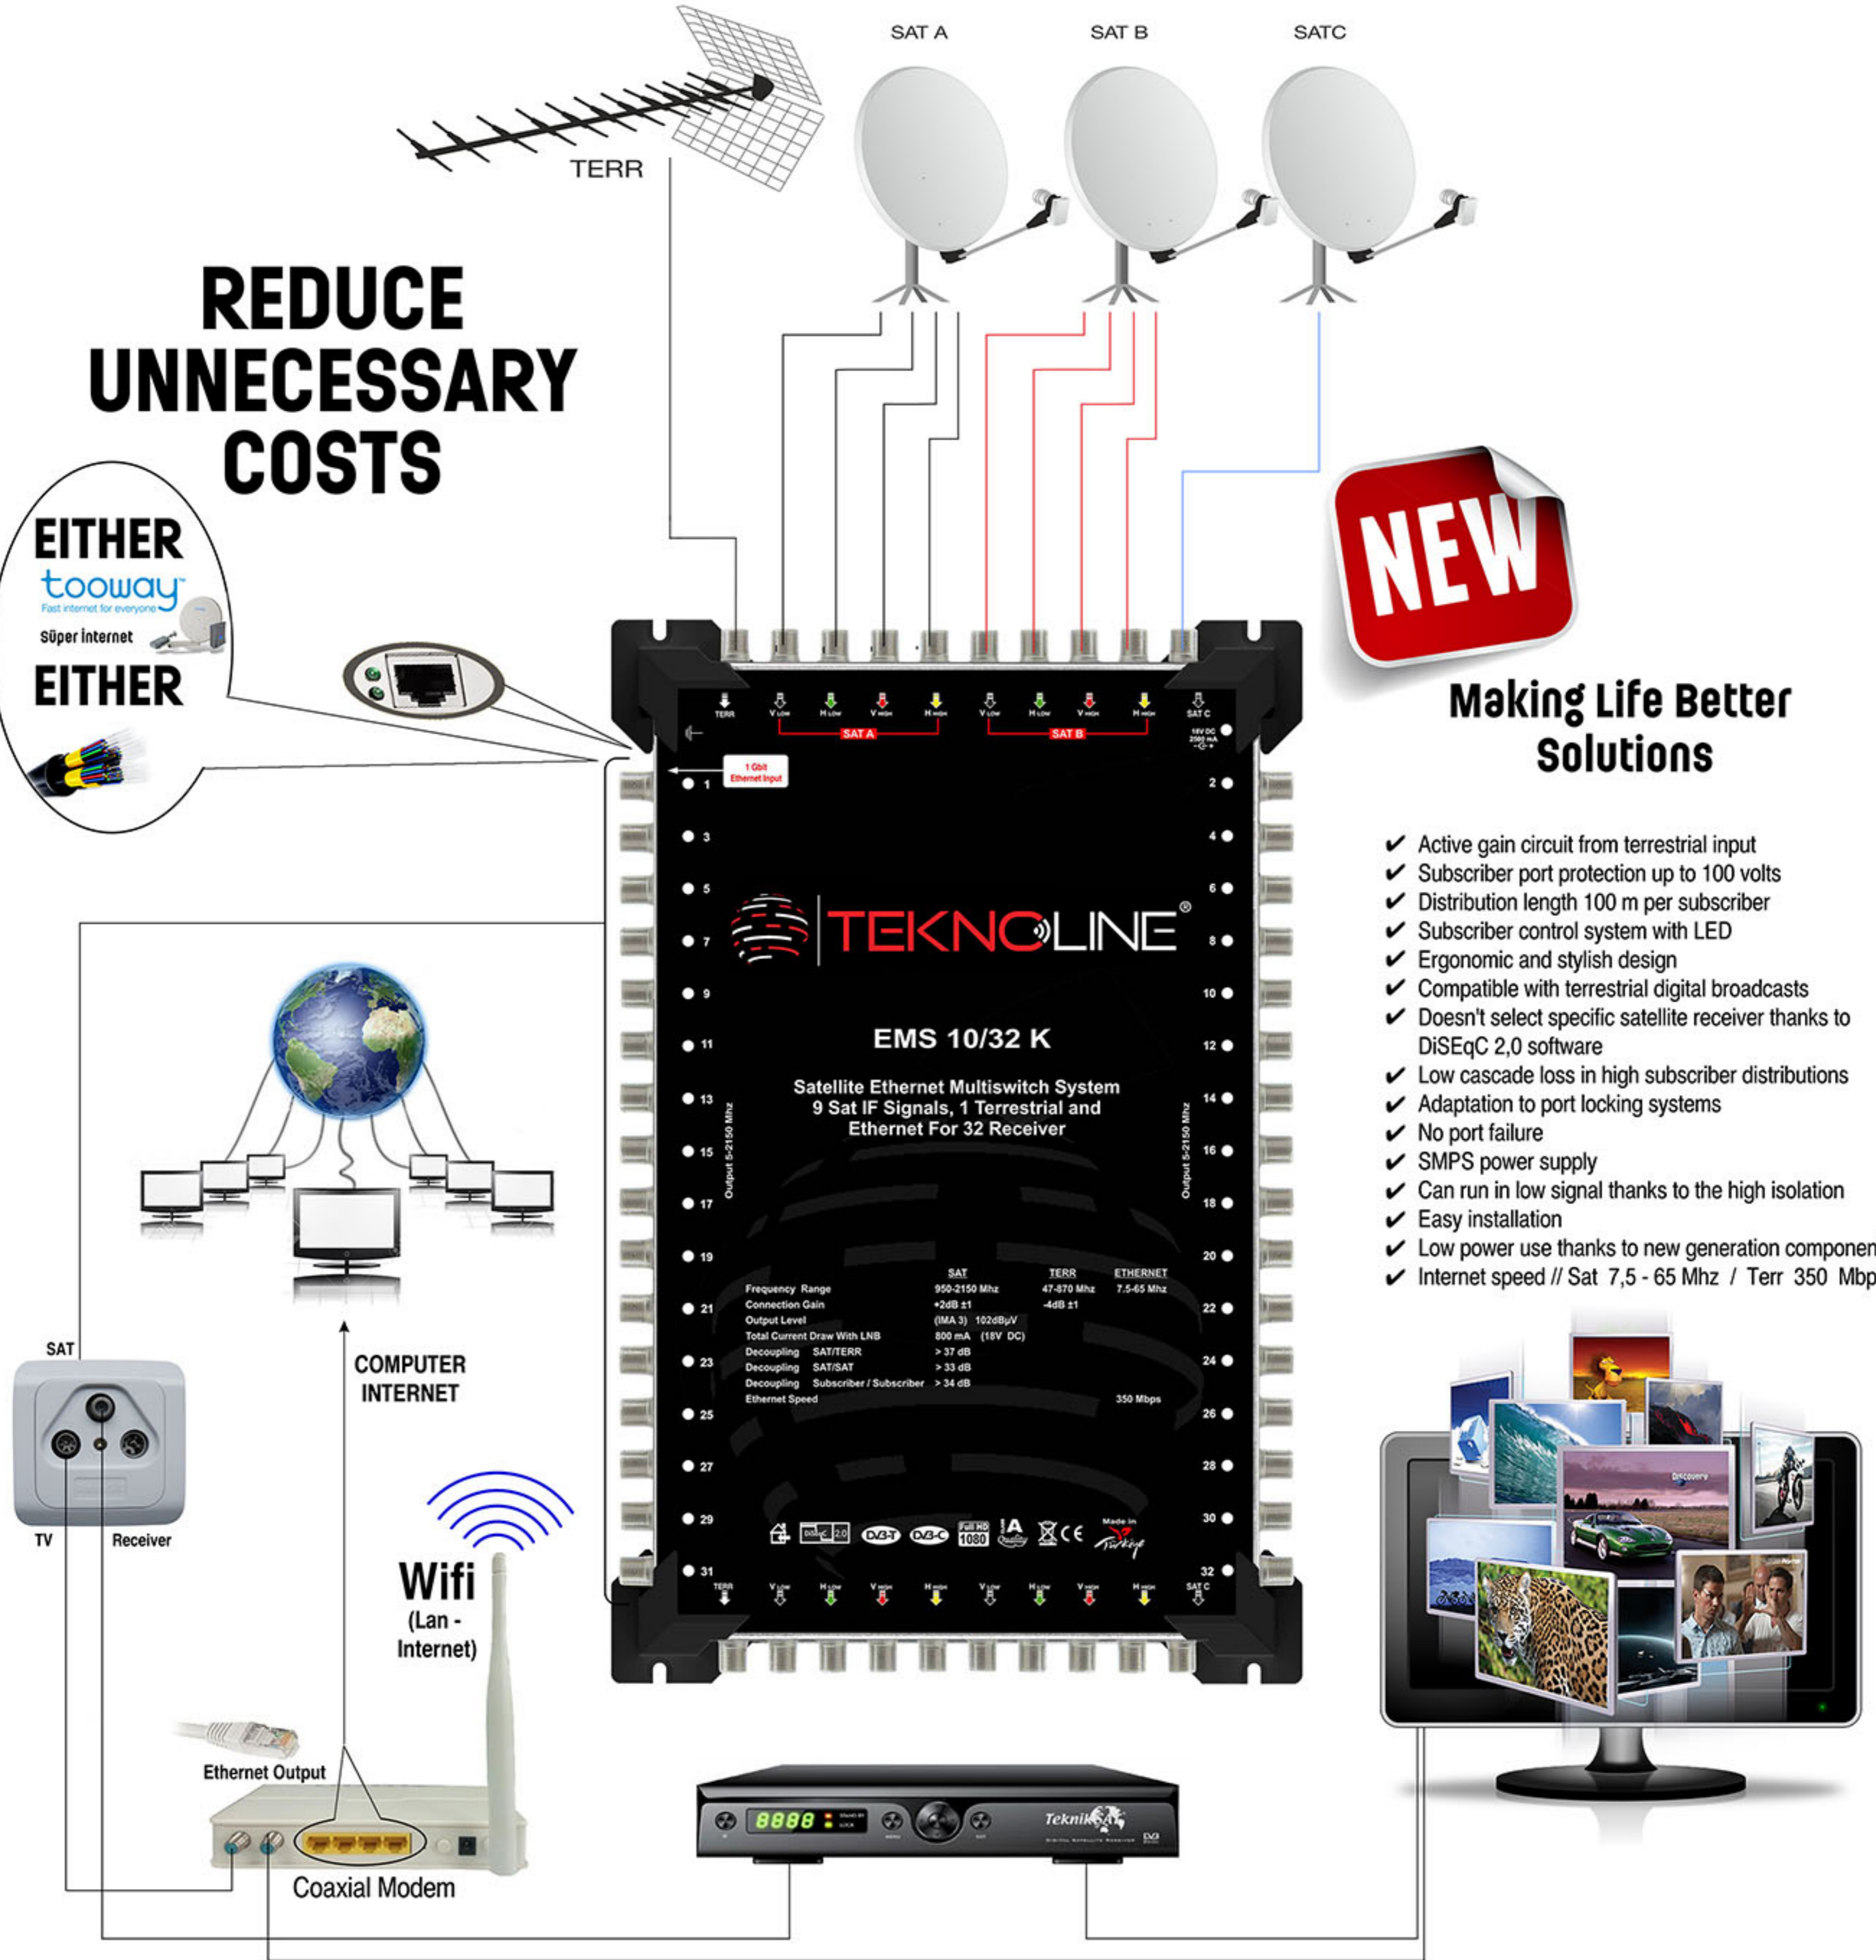

### REDUCE UNNECESSARY COSTS

**EITHER**  
tooway  
Fast internet for everyone  
Süper Internet  
**EITHER**

**NEW**

**Making Life Better Solutions**

- ✓ Active gain circuit from terrestrial input
- ✓ Subscriber port protection up to 100 volts
- ✓ Distribution length 100 m per subscriber
- ✓ Subscriber control system with LED
- ✓ Ergonomic and stylish design
- ✓ Compatible with terrestrial digital broadcasts
- ✓ Doesn't select specific satellite receiver thanks to DiSEqC 2.0 software
- ✓ Low cascade loss in high subscriber distributions
- ✓ Adaptation to port locking systems
- ✓ No port failure
- ✓ SMPS power supply
- ✓ Can run in low signal thanks to the high isolation
- ✓ Easy installation
- ✓ Low power use thanks to new generation components
- ✓ Internet speed // Sat 7,5 - 65 Mhz / Terr 350 Mbps

Enjoy the incredibly fast Wifi anytime and anywhere

**Modem**  
(Coaxial - Ethernet Converter)

#### TECHNICAL DATA

- IEEE HomePlug AV, 802.11 b/g/n, IEEE802.3, IEEE802.3u Standards Compliant.
- CSMA/CA, CSMA/CD, TCP/IP, PPPoE, DHCP, ICMP NAT Protokollerini Destekleme
- 128bit WEP/WPA-PSK/WPA-PSK Password Supporting Protocols
- 4 Port Ethernet Output (100Mbit)
- 300Mbit WLAN
- 87-1000 Mhz CATV Output